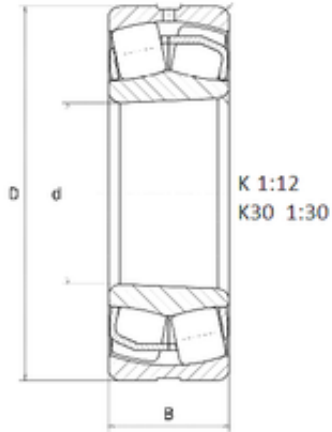

FB Bearing Machine Co., Ltd

1180,000 mm x 1420,000 mm x 180,000 mm
 NTN 238/1180K Spherical Roller Bearings

Bearing No. 238/1180K

Size	1180x1420x180 mm
Bore Diameter	1180,000 mm
Outer Diameter	1420,000 mm
Width	180,000 mm
d	1180,000 mm
D	1420,000 mm
B	180,000 mm
C	180,000 mm

238/1180K Bearing 2D drawings and 3D CAD models